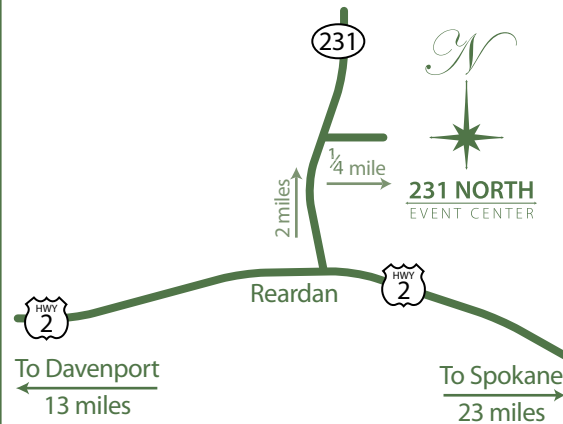

### DIRECTIONS:

51449 BOWIE ROAD EAST  
REARDAN, WASHINGTON

#### FROM SPOKANE:

Take US-2 W via EXIT 277.  
Turn RIGHT onto WA-231.  
Continue to follow WA-231 for 2 miles.  
Turn RIGHT onto BOWIE RD E.

#### FROM DAVENPORT:

Start out going EAST on US-2.  
Turn LEFT onto WA-231.  
Continue to follow WA-231 for 2 miles.  
Turn RIGHT onto BOWIE RD E.

*W*

**231 NORTH**  
EVENT CENTER

51449 BOWIE ROAD EAST REARDAN, WASHINGTON

An event center nestled in the rolling wheat fields of Eastern Washington.

Only 23 miles west of Spokane.

Escape the bustle of the city and enjoy our rural surroundings.